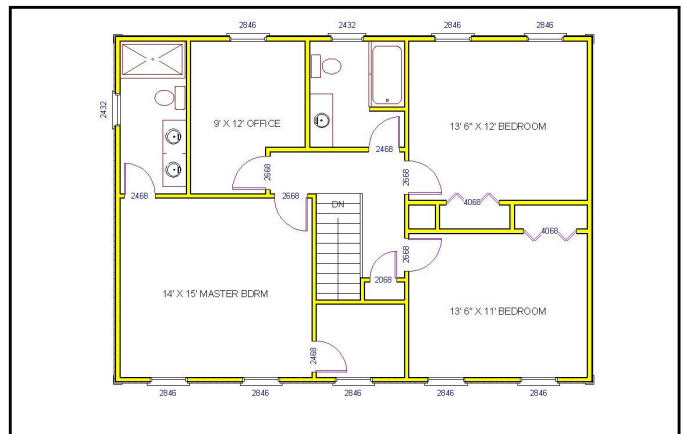

The Birch

Lot 6 - Bresnick Lane

\$499,900

**Two-story colonial with 3 bedrooms,
2 1/2 bathrooms and a 2 car garage. 936 sq. ft. on the first floor
and 936 sq. ft. on the second floor
for a total of 1,872 sq. ft. of living
space.**