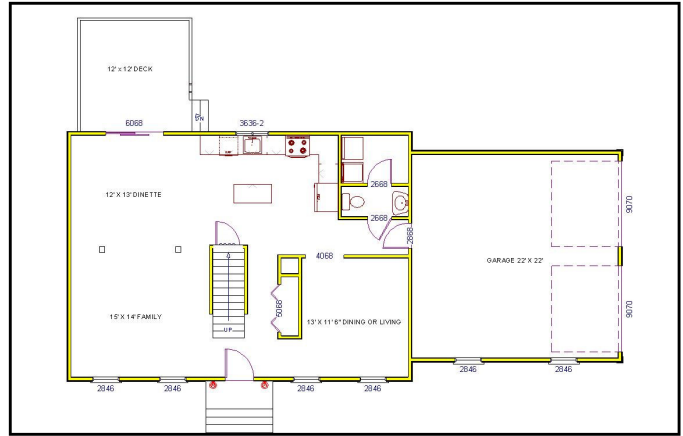

The Birch

Lot 6 - Bresnick Lane

\$499,900

**Two-story colonial with 3 bedrooms,
2 1/2 bathrooms and a 2 car garage. 936 sq. ft. on the first floor
and 936 sq. ft. on the second floor
for a total of 1,872 sq. ft. of living
space.**